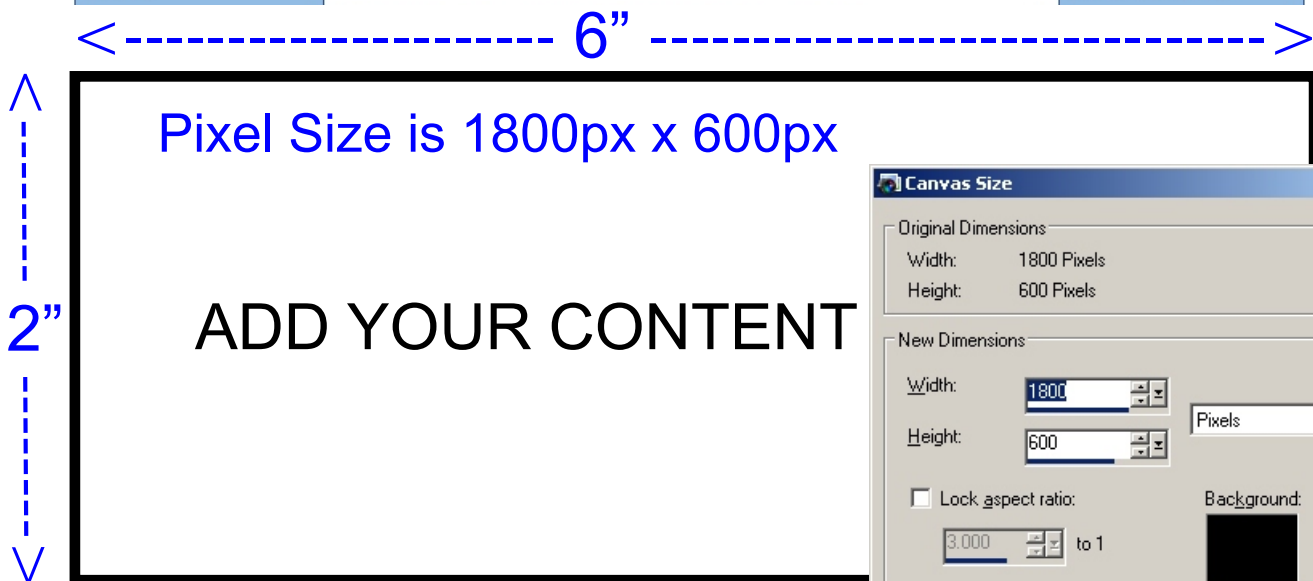

TASKJESUS

CREATING A BANNER FOR DISPLAY ON THE TASKJESUS TOP PAGE BANNERS

If you use a program such as CORELDRAW create a page size of 6" x 2"
page size of 152.4mm x 50.8 mm
Export the image at 300dpi RGB
If you use Gimp, Photoshop etc
The Pixel Size is 1800px x 600px