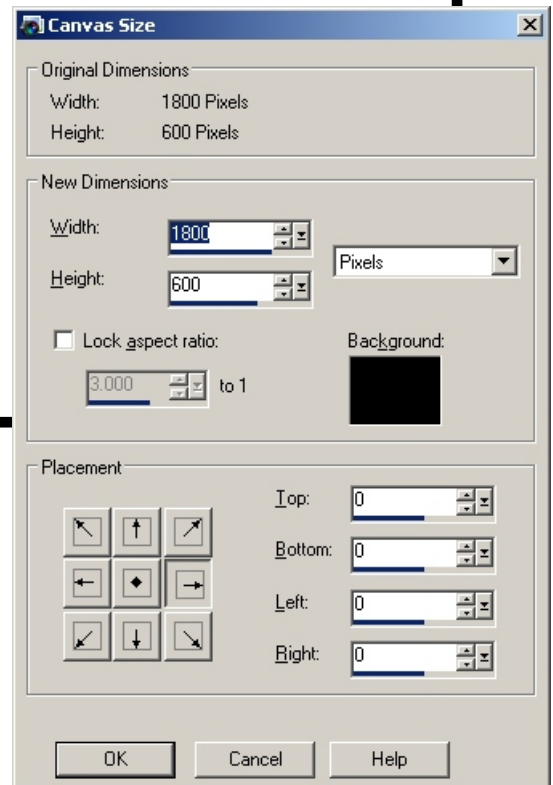

TASKJESUS

CREATING A BANNER FOR DISPLAY ON THE TASKJESUS TOP PAGE BANNERS

If you use a program such as CORELDRAW create a page size of 6" x 2"
page size of 152.4mm x 50.8 mm
Export the image at 300dpi RGB
If you use Gimp, Photoshop etc
The Pixel Size is 1800px x 600px